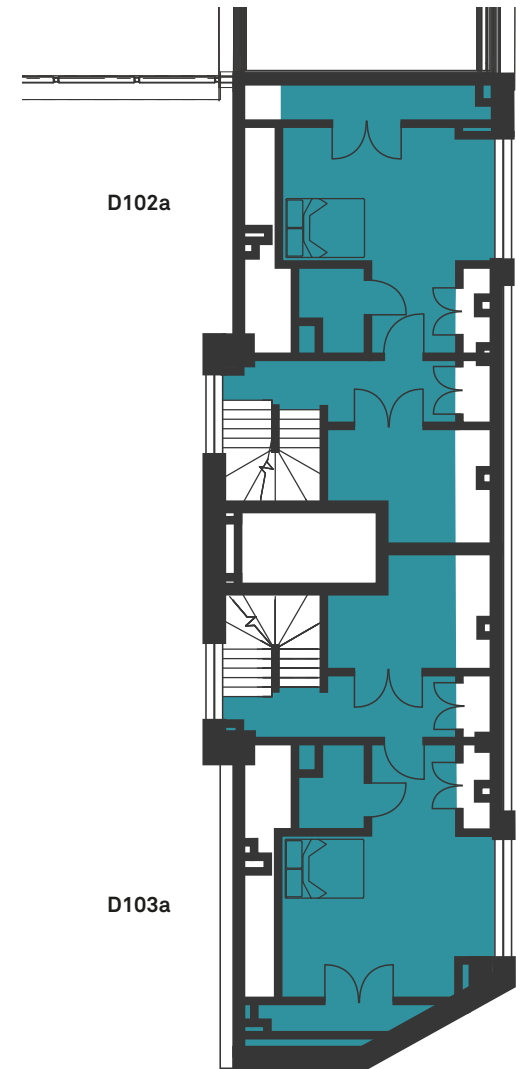

THE JETTY

TWO
TWO BEDROOM
APARTMENTS

The Jetty provides two duplex luxury apartments and a selection of eateries split over two levels at the waterfront.

| First Floor | Beds | Sq Ft |
|--------------|------|-------|
| D102 | 02 | 604 |
| D103 | 02 | 619 |
| Second Floor | Beds | Sq Ft |
| D102a | 02 | 443 |
| D103a | 02 | 456 |

1 Bedroom 2 Bedroom

FIRST FLOOR

SECOND FLOOR

Drawings are reproduced with permission of AHR