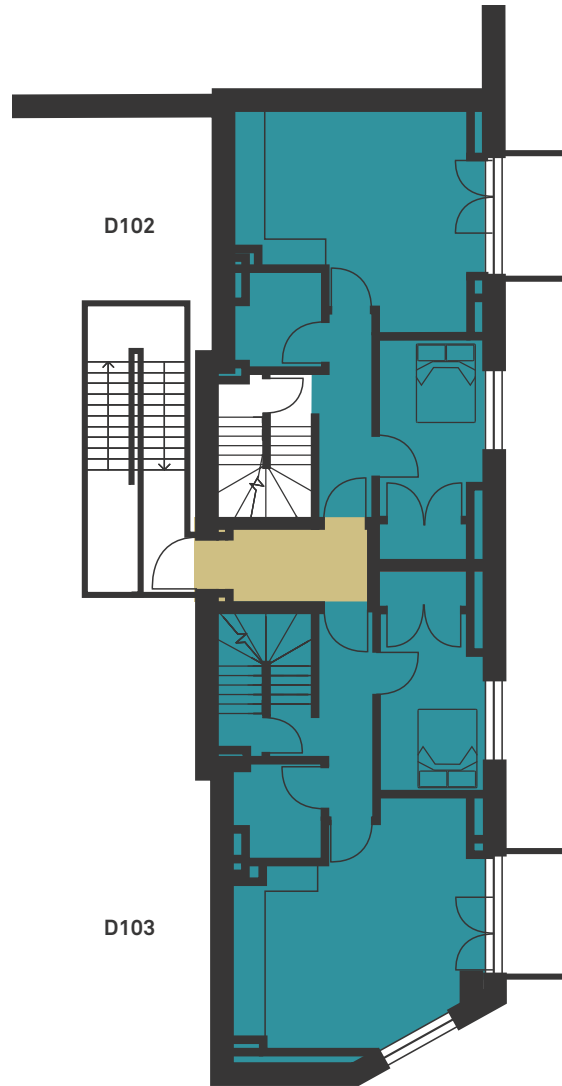

THE JETTY

TWO
TWO BEDROOM
APARTMENTS

The Jetty provides two duplex luxury apartments and a selection of eateries split over two levels at the waterfront.

| First Floor | Beds | Sq Ft |
|--------------|------|-------|
| D102 | 02 | 604 |
| D103 | 02 | 619 |
| Second Floor | Beds | Sq Ft |
| D102a | 02 | 443 |
| D103a | 02 | 456 |

1 Bedroom 2 Bedroom

FIRST FLOOR

SECOND FLOOR

Drawings are reproduced with permission of AHR