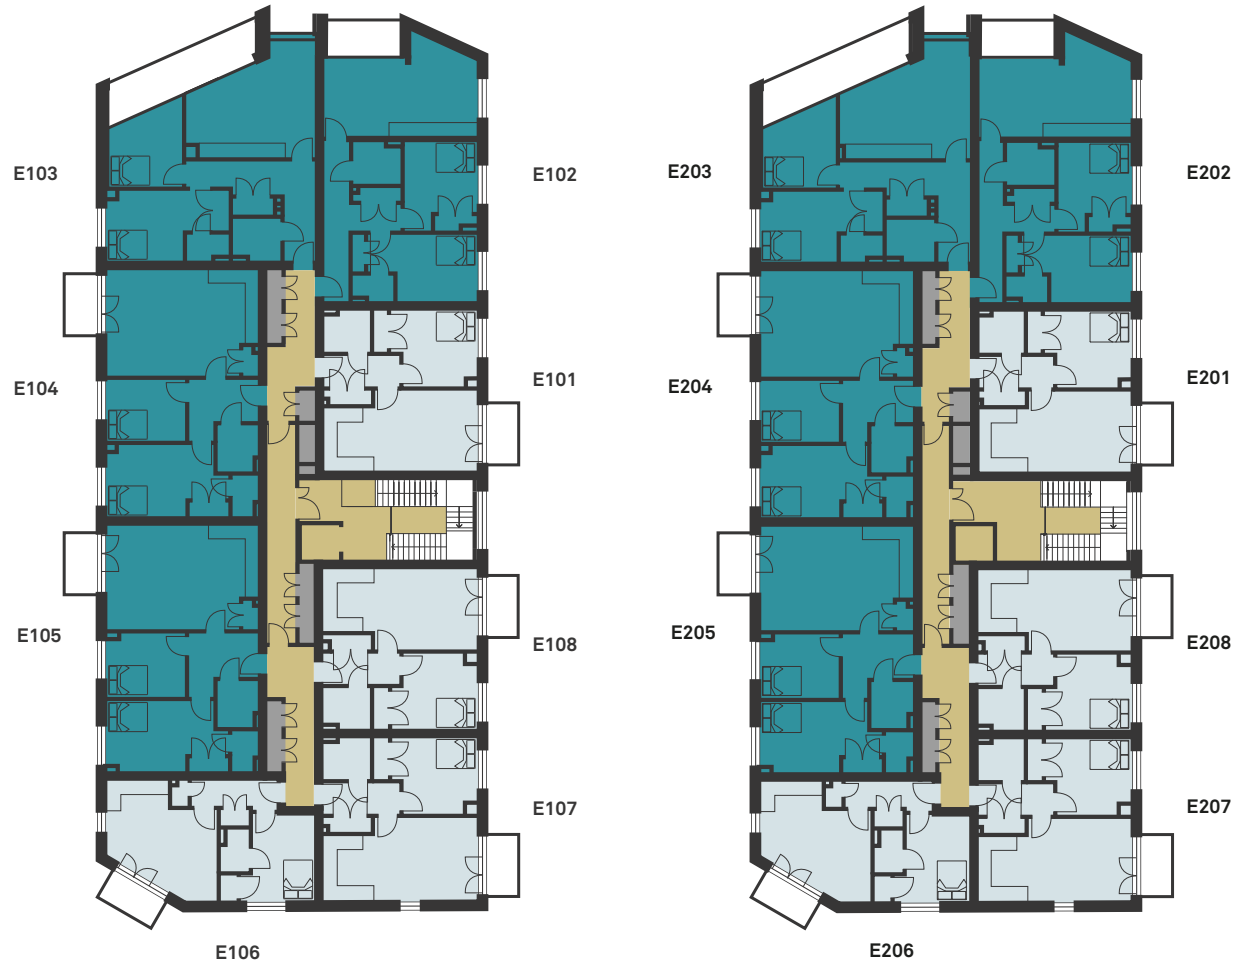

THE WHARF

SIXTEEN
ONE & TWO BEDROOM
APARTMENTS

The Wharf adds to the vibrant mix of development in the area, providing new luxury apartments and a selection of bars and restaurants along the waterfront.

First Floor	Beds	Sq Ft
E101	01	586
E102	02	903
E103	02	894
E104	02	901
E105	02	900
E106	01	525
E107	01	590
E108	01	585

Second Floor	Beds	Sq Ft
E201	01	582
E202	02	905
E203	02	895
E204	02	903
E205	02	900
E206	01	525
E207	01	590
E208	01	585

■ 1 Bedroom ■ 2 Bedroom

FIRST FLOOR

SECOND FLOOR

Drawings are reproduced with permission of AHR